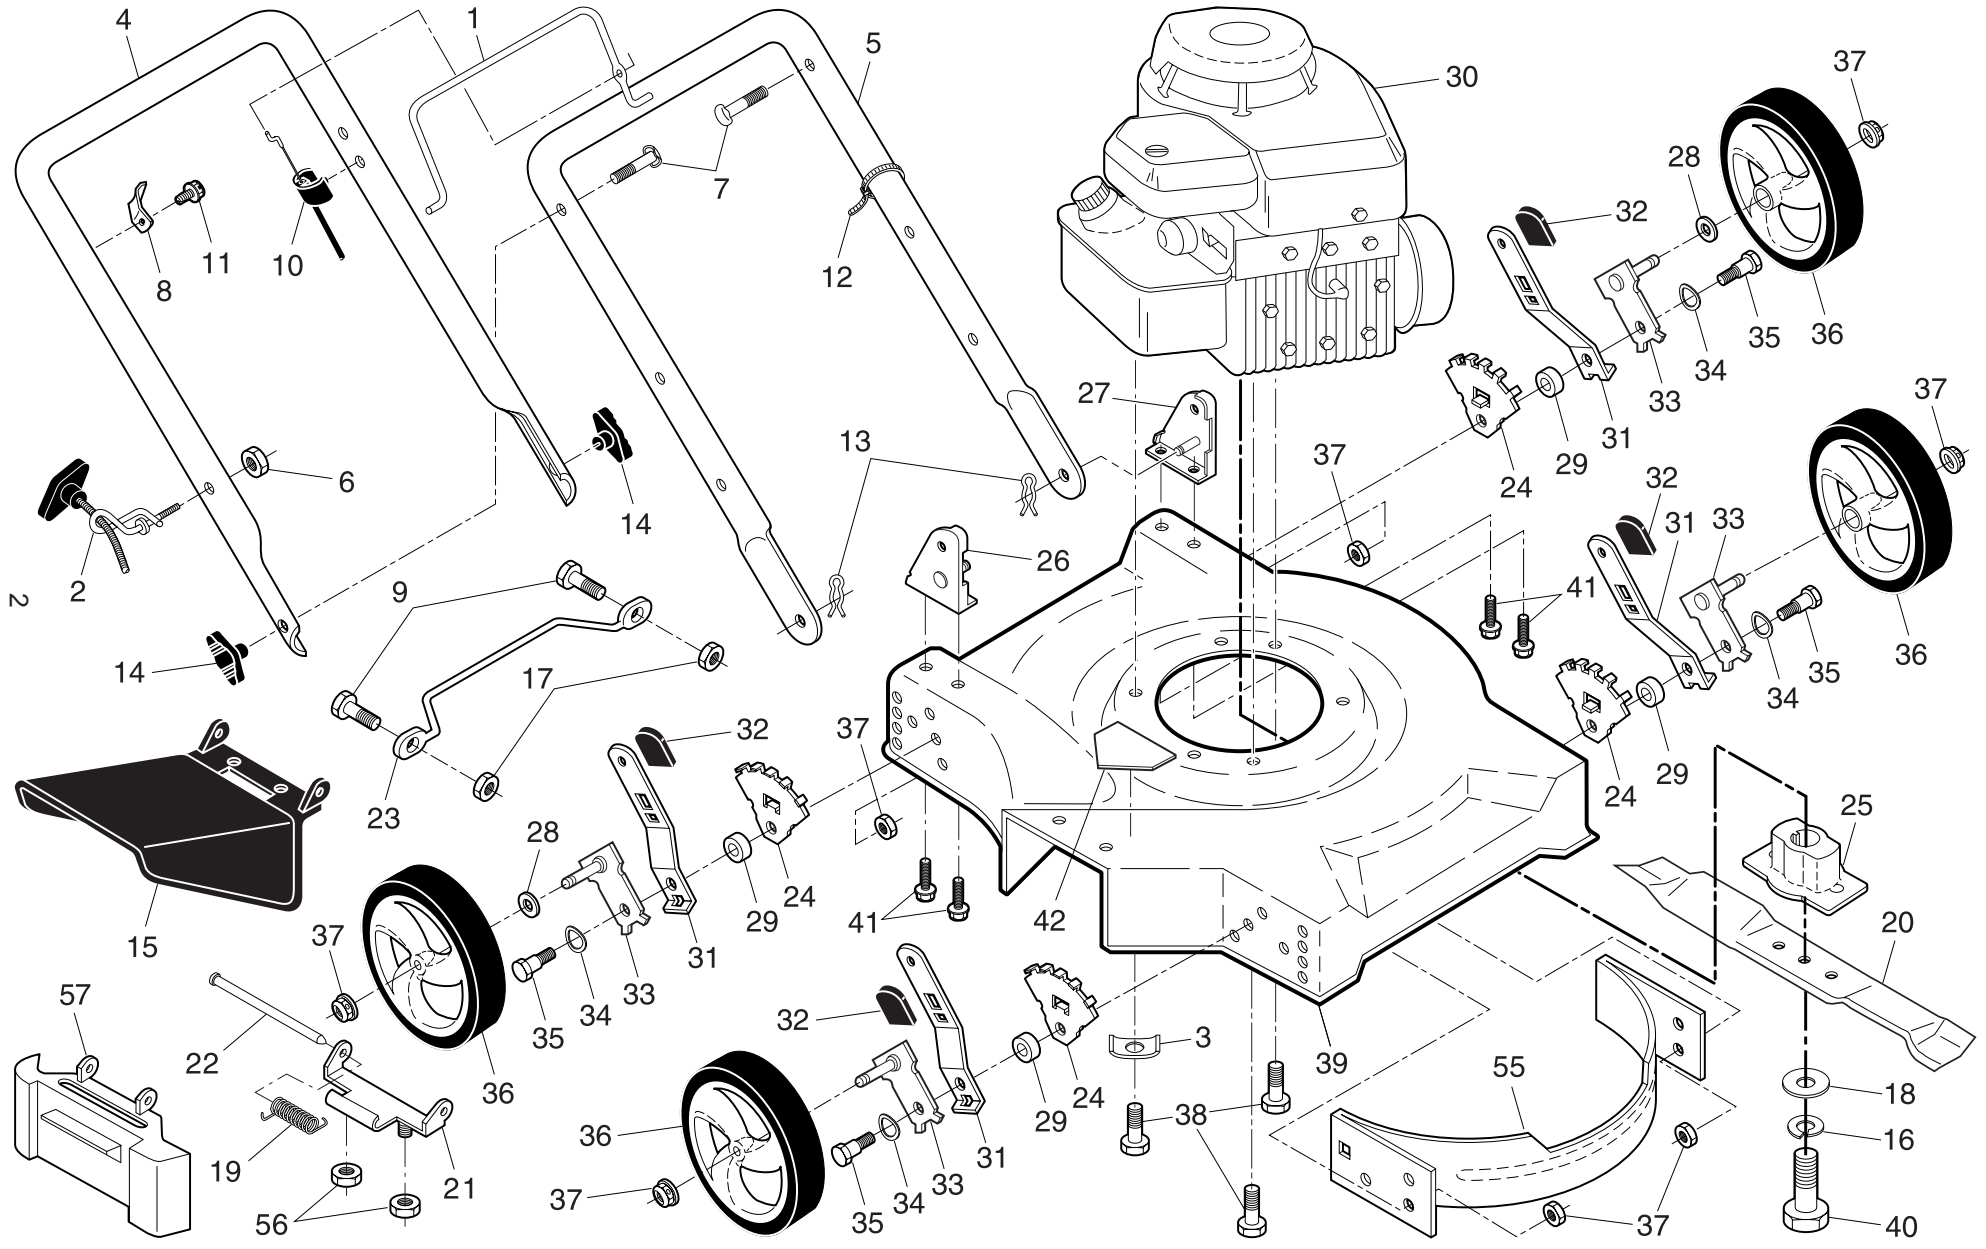

ROTARY LAWN MOWER - - MODEL NUMBER M3750SM (96111001603) PRODUCT NUMBER 961 11 00-16

ROTARY LAWN MOWER - - MODEL NUMBER M3750SM (96111001603) PRODUCT NUMBER 961 11 00-16

KEY NO.	PART NO.	DESCRIPTION	KEY NO.	PART NO.	DESCRIPTION
1	532 19 60-25	Control Bar	26	532 17 09-75	Handle Bracket, RH
2	532 19 47-88	Rope Guide	27	532 17 09-77	Handle Bracket, LH
3	532 12 50-78	Washer, Engine	28	532 06 15-37	Washer, Flat
4	532 19 60-26	Upper Handle	29	532 14 66-30	Spacer
5	532 15 50-44	Lower Handle	30	- - -	Engine, Briggs & Stratton, Model Number 9T502 (Order parts from engine manufacturer)
6	532 13 20-04	Locknut, Hex 1/4-20	31	532 40 64-28	Spring, Selector
7	532 19 15-74	Bolt 1/4-20	32	532 08 78-77	Knob, Selector
8	532 12 52-03	Up-Stop Bracket	33	532 14 98-57	Axle Arm Assembly
9	532 08 58-25	Screw	34	532 06 23-35	Washer
10	532 16 27-78	Engine Zone Control Cable	35	532 14 27-48	Shoulder Bolt
11	532 75 06-34	Screw, Self-Tapping, Hex Washer Head #10-24 x 1/2	36	532 40 31-14	Wheel & Tire Assembly 8 x 1-3/4
12	532 06 64-26	Wire Tie	37	532 75 15-92	Locknut, Hex 5/8-16
13	532 05 17-93	Hairpin Cotter	38	532 15 04-06	Screw, Hex Head, Threaded, Rolled 3/8-16 x 1
14	532 19 19-38	Handle Knob	39	532 40 07-34	Kit, Lawn Mower Housing
15	532 41 35-68	Discharge Guard	40	532 85 10-84	Screw, Machine, Hex Head 3/8-24 x 1-3/8 Grade 8
16	532 85 02-63	Helical Lock Washer	41	532 14 97-41	Screw
17	532 06 91-80	Nut, Hex	42	532 18 21-66	Danger Decal
18	532 85 10-74	Washer, Hardened	55	532 14 15-19	Front Baffle
19	532 41 18-32	Spring, Hinge	56	873 80 04-00	Nut, Hex
20	532 14 51-06	Blade, 20"	57	532 41 24-00	Mulcher Plug
21	532 08 86-02	Hinge Bracket	- -	532 14 15-20	Rear Baffle (not shown)
22	532 15 02-15	Hinge Rod	- -	532 40 99-68	Operator's Manual, European
23	532 15 41-47	Foot Guard	- -	532 40 99-69	Operator's Manual, Scandanivian
24	532 14 23-28	Bracket, Wheel Adjusting	- -	532 40 99-71	Operator's Manual, East Bloc
25	532 85 09-77	Blade Adapter	- -	532 40 99-70	Operator's Manual, Baltic

NOTE: All component dimensions given in U.S. inches. 1 inch = 25.4 mm. **IMPORTANT:** Use only Original Equipment Manufacturer (O.E.M.) replacement parts. Failure to do so could be hazardous, damage your lawn mower and void your warranty.